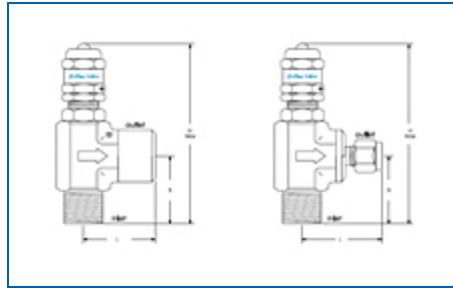

V63 & V66 Relief Valves Series

1 2

<u>Item #</u>	<u>Valve Series</u>	<u>Size Inlet x Outlet</u>	<u>Body Material</u>	<u>CE Certified</u>	<u>CAD</u>
<u>V63-MD-8N8T-S</u>	V63 Series	1/2" Male NPT x 1/2" Dk-Lok	S316	None	
<u>V63-MD-8N12M-S</u>	V63 Series	1/2" Male NPT x 12mm Dk-Lok	S316	None	
<u>V63-MF-4N-S</u>	V63 Series	1/4" Male NPT x 1/4" Female NPT	S316	None	
<u>V63-MF-6N-S</u>	V63 Series	3/8" Male NPT x 3/8" Female NPT	S316	None	
<u>V63-MF-8N-S</u>	V63 Series	1/2" Male NPT x 1/2" Female NPT	S316	None	
<u>V63-MF-4R-S</u>	V63 Series	1/4" Male ISO 7/1 x 1/4" Female ISO 7/1	S316	None	
<u>V63-MF-6R-S</u>	V63 Series	3/8" Male ISO 7/1 x 3/8" Female ISO 7/1	S316	None